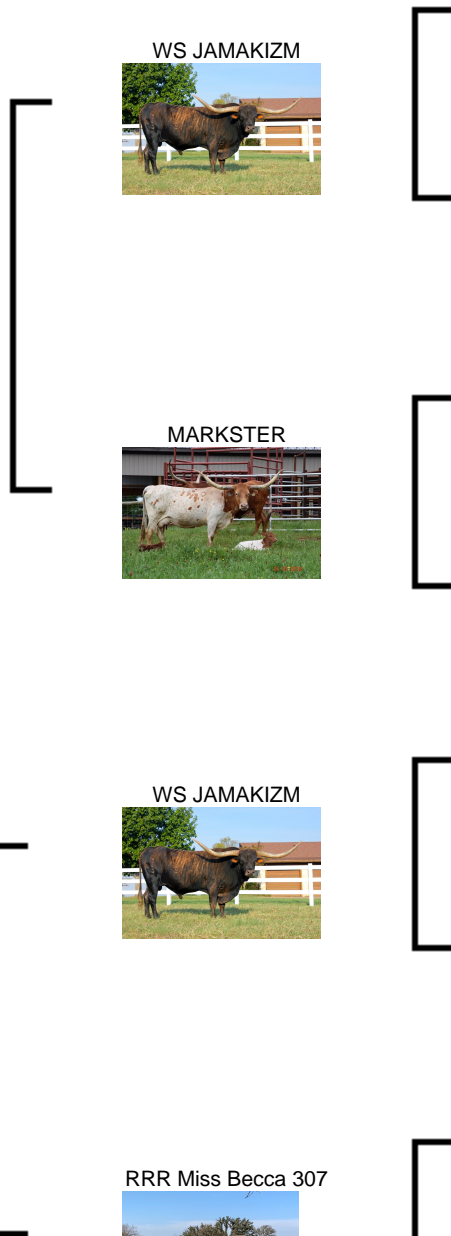

BR BECCA CATARINA

Date of Birth: 08/11/2015
Registration 1: CTI302462
Registration 2: 1/3 B
Breeder: BRETT RANCH
Owner: NORSE RIDGE RANCH

Courtesy of Norse Ridge Ranch

Classic twisty horns that resemble a piece of sculpture. This girl will win you over with her friendliness and strong maternal instinct. Becca's beautiful creamy tan coat with a subtle brindle pairs perfectly with her feminine face. Great milker and mamma!!

TTT: 84.5000 on 04/25/2024
Composite: 75.2500 on 10/31/2020

BR BECCA CATARINA

Jamster

JBM Becca II

WS JAMAKIZM

MARKSTER

WS JAMAKIZM

RRR Miss Becca 307

SHADOWIZM

Jamoca

WINCHESTER

Marquee

SHADOWIZM

Jamoca

IMPACTS REAR ADMIRAL

MY SET