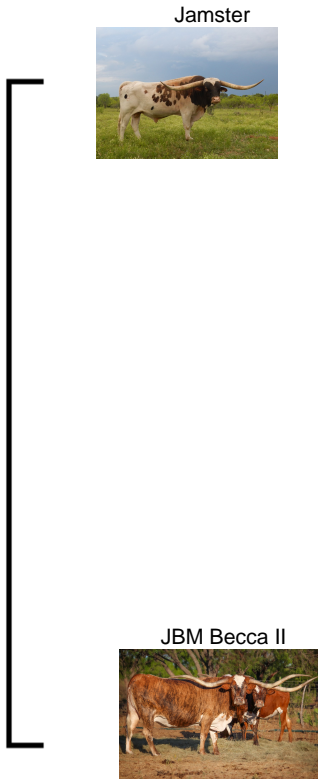

BR BECCA CATARINA

Date of Birth: 08/11/2015
Registration 1: CTI302462
Registration 2: 1/3 B
Breeder: BRETT RANCH
Owner: NORSE RIDGE RANCH

Courtesy of Norse Ridge Ranch

Classic twisty horns that resemble a piece of sculpture. This girl will win you over with her friendliness and strong maternal instinct. Becca's beautiful creamy tan coat with a subtle brindle pairs perfectly with her feminine face. Great milker and mamma!!

TTT: 84.5000 on 04/25/2024
Composite: 75.2500 on 10/31/2020

BR BECCA CATARINA

Jamster

JBM Becca II

WS JAMAKIZM

MARKSTER

WS JAMAKIZM

RRR Miss Becca 307