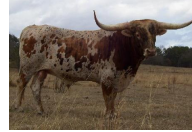

CR Fine Wine

Date of Birth: 03/01/2016
Registration 1: CI302650
Breeder: CR RANCHES
Owner: D~R HENRY RANCH

Courtesy of D-R Henry Ranch

Total Horn: 101.0000 on 06/14/2024
TTT: 80.1250 on 06/14/2024

Concealed Weapon

Sharp Shooter 542

PEACEMAKER 44

Horseshoe J Charm

BL Coach's Desperado

HORSESHOE J EXAMPLE

Dixie Charlene

CR Fine Wine

STARLINER