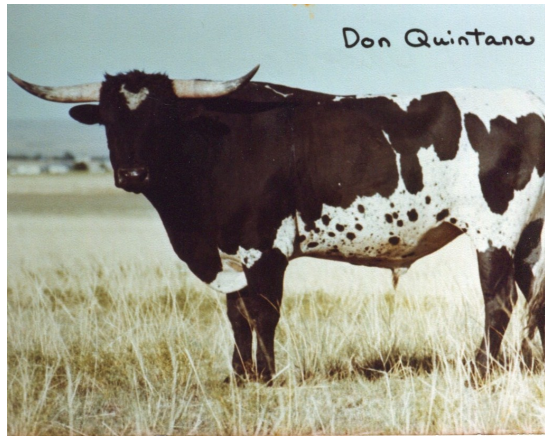

**DON QUINTANA**

Date of Birth: 04/28/1975  
 Registration 1: B2109  
 Breeder: DICKINSON RANCH  
 Owner: H.C. CARTER

DON QUINTANA

DON QUIXOTE SPEAR E 113

Don Quixote Spear E113

Twisty Matilda

TEXAS RANGER JP

Cream WR 2643

BRAZOS BELLE 182ND

WR 1156

WR 1064

WR 1558

WR 1593

TWO TONE

WR 1882