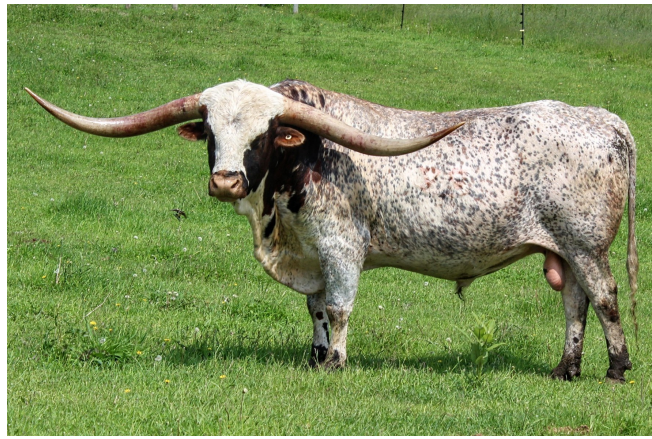

EAGLE TEXA

Date of Birth: 04/13/2015
 Registration 1: BA191633

This soon to be 90" son of Tuff, is the only son I am aware of with two over 90" females, one 100" female and an over 100" sire in their pedigree. This bull is exactly what a Longhorn bull should look like and he produces too.

TTT: 88.5000 on 12/04/2019

EAGLE TEXA

COWBOY TUFF CHEX

SHAM ROCK MY WORLD

COWBOY CHEX

BL RIO CATCHIT

JP RIO GRANDE

TEXANA VAN HORNE