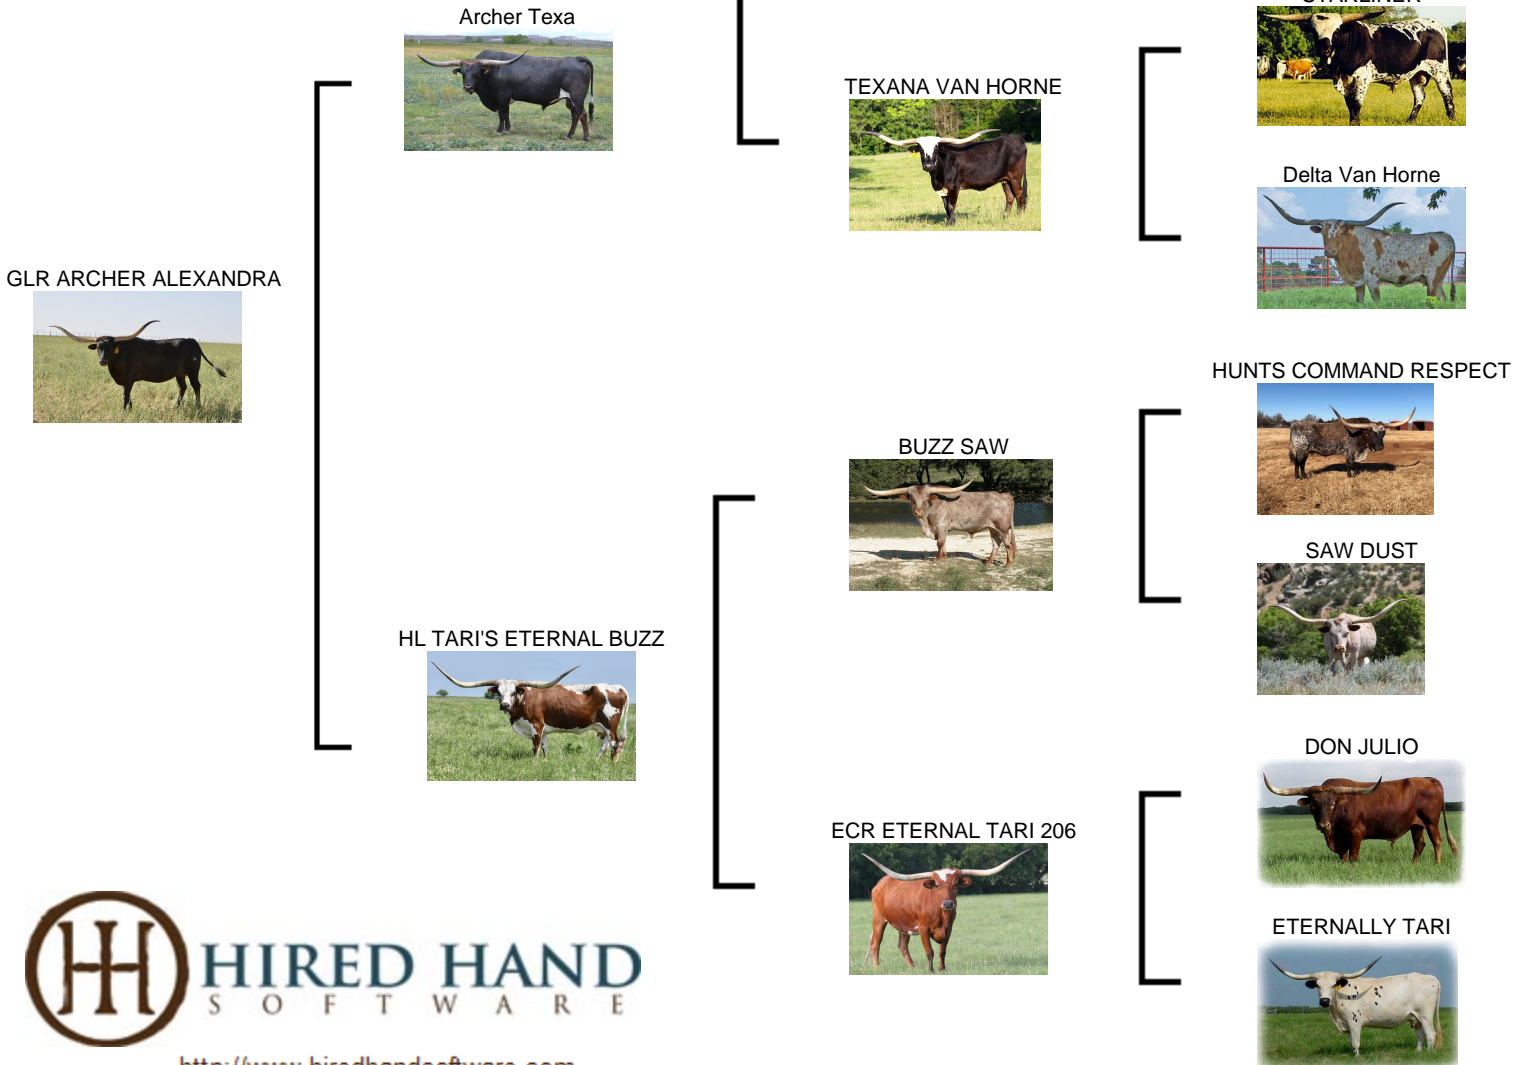

<http://www.hiredhandsoftware.com>