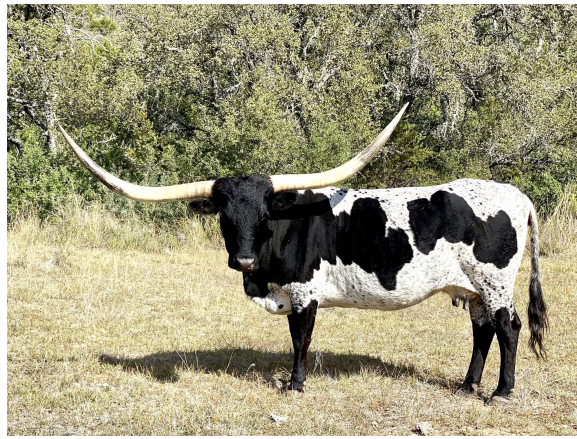

## HL STARDUST'S PRINCESS

**Date of Birth:** 10/15/2014  
**Registration 1:** CI295468  
**Registration 2:** ITLA 277036  
**Sale Price:** \$1,800.00  
**Breeder:** H & L RANCH  
**Owner:** KDK LONGHORNS LLC

Courtesy of KDK Longhorns/Janet Harman and Kent Mayes

Princess is a stunning black and white cow, with a blended pedigree. She is a huge milker and an attentive mama. She had her second calf in less than one year after her first - we love that kind of fertility! She has given us three very nice heifers.