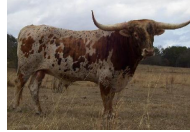

RRR TOMMY GUN'S EDGE 305

Date of Birth: 01/26/2013
 Registration 1: I-263344
 Breeder: DICK LOWE
 Owner: DICK LOWE

Courtesy of Eckhart Longhorns

TTT: 80.0000 on 11/08/2017

Concealed Weapon

Sharp Shooter 542