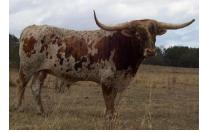

## PCC STRAWBERRY FIELDS

**Date of Birth:** 08/30/2015  
**Registration 1:** 272425  
**Breeder:** Pace Cattle Co. LLC  
**Owner:** TallGrass Cattle Co.

Courtesy of Martee Lancaster

Here is the best heifer we have ever had! Strong bottom side with PCC Rim Rock and all Jimmy Jones breeding. Her sire, CR Single Action was over 70" T2T at 28 months and crazy good perigree. He has passed so his offspring is limited!

TTT: 73.2500 on 01/03/2019

PCC STRAWBERRY FIELDS

CR Single Action

PCC ROCKETTE

Concealed Weapon

N5 Field of Dreams

PCC RIM ROCK

HORSESHOE J FASCINATE  
630

Sharp Shooter 542

HORSESHOE J EXAMPLE

FIELDER

CRASH ALARM

JP RIO GRANDE

PCC HORIZON

PEACEMAKER 44

HORSESHOE J ENVY