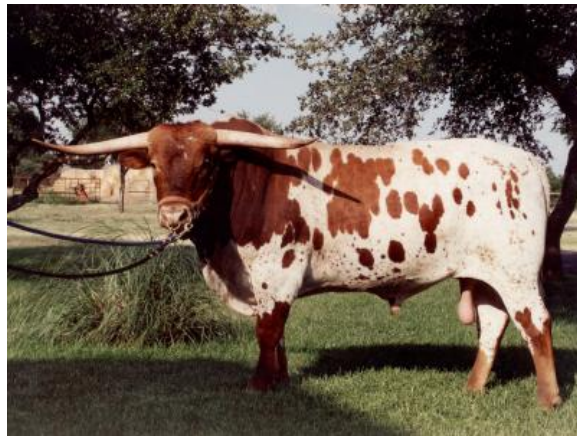

IMPACTS REAR ADMIRAL

Date of Birth: 03/02/1994
 Registration 1: B54708
 Sale Price: \$

IMPACTS REAR ADMIRAL

RANGER'S IMPACT

Wix Rangerettee 505C

BOLD RANGER

PLAY BOY

OLD MEASLES