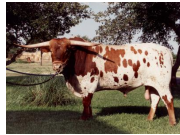

Ranger's Pretty Lady

Date of Birth: 04/01/2001
Registration 1: C223845
Owner: Jeanne and Richard Filip

Courtesy of BENTWOOD RANCH

Total Horn: 87.0000 on 04/08/2014
TTT: 81.7500 on 04/10/2015
Base: 11.0000 on 04/08/2014

Ranger's Pretty Lady

IMPACTS REAR ADMIRAL

VOODOO PRINCESS

RANGER'S IMPACT

Wix Rangeretee 505C

ACE'S VOODOO QUEEN

BOLD RANGER

ARCHER OAKLEAF