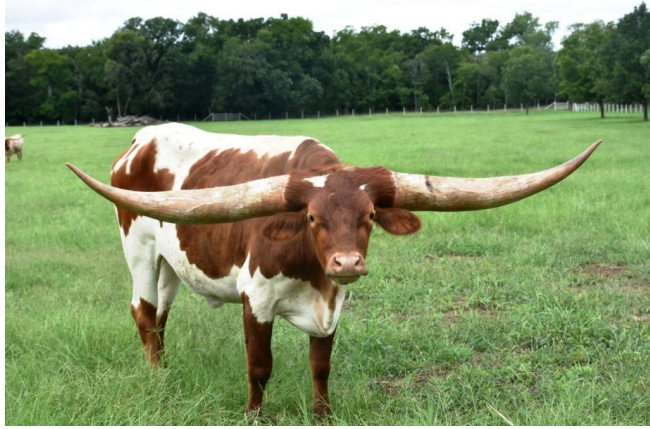

MN Bambi's Bella

Date of Birth: 01/18/2016
 Registration 1: CI306287
 Owner: Mark & Missy Nowell

Courtesy of Hickory Creek Ranch Longhorns

Total Horn: 105.6250 on 10/02/2020
 TTT: 93.8750 on 10/18/2022
 Composite: 233.9375 on 10/02/2020