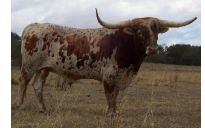

OHL Libby's Angel

Date of Birth: 05/20/2016
Registration 1: CI301761
Breeder: Oak Hill Longhorns
Owner: Struthoff Ranch

Courtesy of Struthoff Ranch

Brindle with broken white shield on forehead

Total Horn: 87.5000 on 04/22/2022
TTT: 86.2500 on 10/17/2024
Right Base: 10.8750 on 11/13/2020
Left Base: 10.8750 on 11/13/2020
Base: 11.0000 on 12/05/2019
Weight: 1134.0000 on 10/17/2024

CONCEALED IDENTITY 17/3

OHL Libby's Angel

Concealed Weapon

Sharp Shooter 542

HORSESHOE J EXAMPLE

TEJAS STAR

RC PACIFIC MERMAID

CRANBERRY WINE