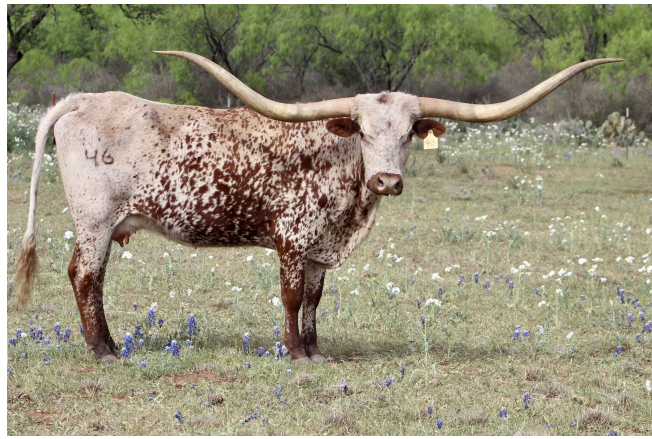

TARI'S ICON OF LM

Date of Birth: 09/28/2016
Registration 1: 273062
Breeder: Alan Sparger
Owner: LM Longhorns

Courtesy of Bear Davidson

Tari's Icon is the first heifer born in the LM pastures and one of our finest cows. Out of a 3S cow and sired by Icon of RM (who we purchased from Red McCombs), she's well on her way to Club 100. Her maternal grand-dam 3S Tari's TD is 94" as well, and throw in a Century 100 calf at side to put a big red bow on this one!

TTT: 97.5000 on 05/05/2024

TARI'S ICON OF LM

ICON OF RM

3S HIGH TARI

SAFARI BL CHEX

RM SWEETHEART PAT

RM HIGH HOPES

3S Dats Tari