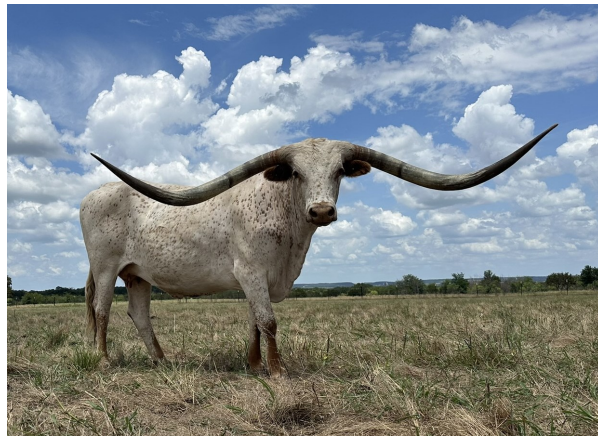

# JUNGLE ANNIE BCB

**Date of Birth:** 09/25/2015  
**Registration 1:** CI300586\*  
**Sale Price:** \$  
**Breeder:** Brent & Cindy Bolen  
**Owner:** BUXTON LONGHORNS

Courtesy of Buxton Longhorns

Jungle Annie is the biggest Tip to Tip daughter of Bwana Chex. Bwana is a full brother to BL Swahili, the queen of the Loomis program. On her dam's side of this pedigree, you will find Bandara Chex, who's the sire to Fifty-Fifty. His dam is Poco Lady BL, who's also the dam of Lady Monika BL. Jungle Annie's maternal granddam.