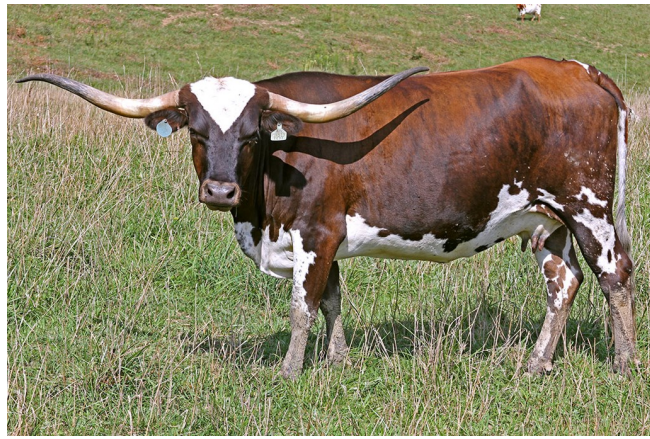

**PROSTEY TOT**

Date of Birth: 06/26/2006  
 Registration 1: I-246218  
 Breeder: DCCI  
 Owner: DCCI

Courtesy of DCCI

TTT: 71.6250 on 11/09/2016

PROSTEY TOT

WIN WIN

WINCHESTER

MY MY MY