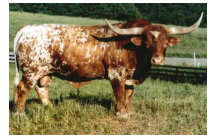

BIMBETTE

Date of Birth: 05/17/2007
Registration 2: I-249276
Breeder: DCCI
Owner: DCCI

TTT: 73.7500 on 11/09/2016

BIMBETTE

VICTORY LAP

WINCHESTER

UNATTAINABLE

HIGHWAY MAN