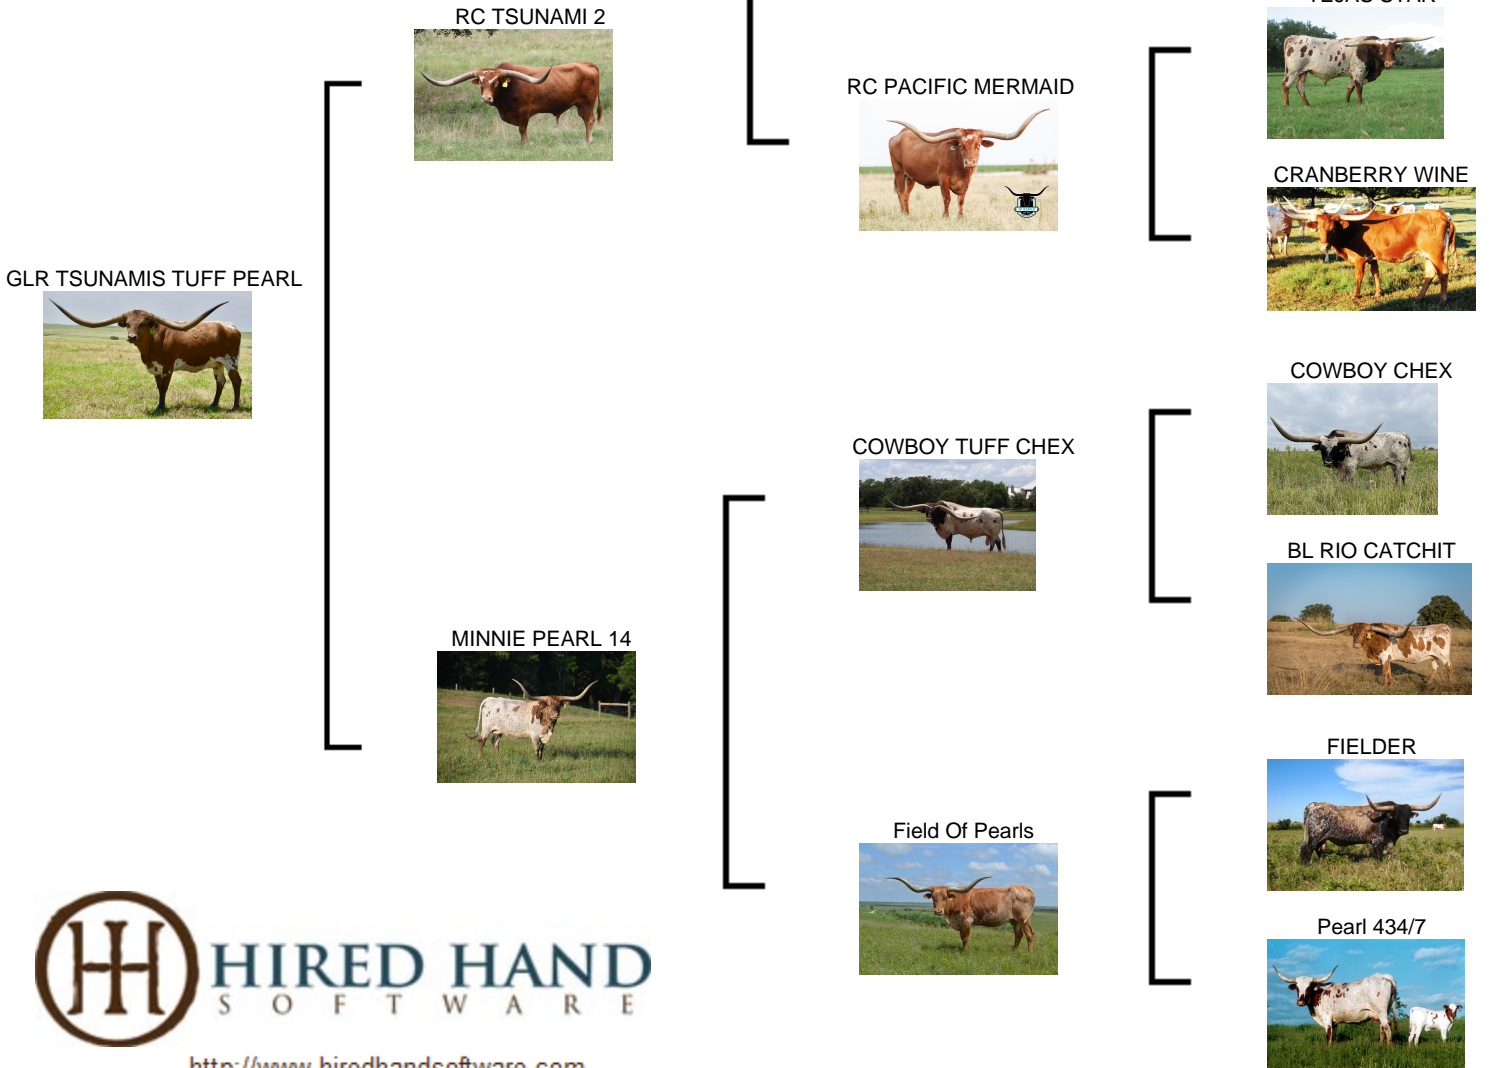

# GLR TSUNAMIS TUFF PEARL

**Date of Birth:** 07/04/2017  
**Registration 1:** CI306567  
**Sale Price:** \$150,000.00  
**Breeder:** GILLILAND RANCH  
**Owner:** GILLILAND RANCH

Courtesy of Gilliland Ranch

TSUNAMIS TUFF PEARL (MINNIE PEARL X RC TSUNAMI 2) REACHED 80" TTT @38M. SHE was 90" AT 4.67 YEARS WITH CONTINUOUS LATERAL HORN DIRECTION. SHE IS NOW APPROACHING 100" IN HER 6TH YEAR.

TTT: 99.0000 on 10/07/2024