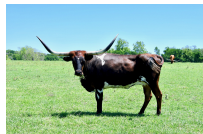

TARI FREE 327