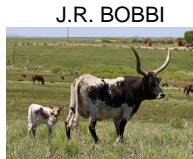

SCL VALONA

Date of Birth: 05/20/2016
Registration 1: CI303510
Breeder: Clay Gines

Red and brown speckled head, red and brown legs, and red and brown speckles on white body.

Total Horn: 95.0000 on 04/22/2022
TTT: 63.3750 on 12/05/2019
Base: 11.7500 on 12/05/2019
Weight: 1040.0000 on 04/22/2022
Composite: 177.1250 on 11/13/2020

J.R. BOBBI

J.R. Bailey

<http://www.hiredhandsoftware.com>