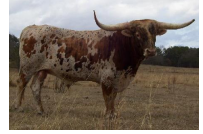

# GLR Tsunami's Riogal

Date of Birth: 10/11/2017  
Registration 1: CI310356  
Breeder: GILLILAND RANCH  
Owner: Painted Outlaw Ranch

Courtesy of Painted Outlaw Ranch

TTT: 80.0000 on 11/04/2023

GLR Tsunami's Riogal

RC TSUNAMI 2

Concealed Weapon

Sharp Shooter 542

HORSESHOE J EXAMPLE

TEJAS STAR

RC PACIFIC MERMAID

CRANBERRY WINE

JP RIO GRANDE