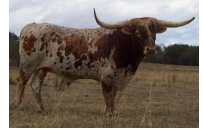

Concealed Weapon

HUBBELLS VICTORIA II

Commander EOT 14/10

RENEGADE'S JAYLA EOT 242

Sharp Shooter 542

HORSESHOE J EXAMPLE

JP RIO GRANDE

HUBBELLS EL VICTORIA