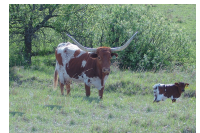

THE EDGE of RM

Date of Birth: 01/11/2017
Registration 1: BAI95573*
Breeder: Red McCombs Ranch
Owner: LM Longhorns

DRAG IRON, owned by 40+ year longhorn breeder Glendenning Farms, was arguably the greatest longhorn bull of all time. RM ROSE OF SEBASTIAN, also owned by the Glendenning's, was legendary RM breeder Alan Sparger's favorite all-around cow on the entire RM ranch. THE EDGE OF RM combines the best of MCombs, Bowman, Smith, and Dickinson breeding in one powerful package. LM Longhorns was bringing THE EDGE home

TTT: 85.2500 on 04/08/2024

<http://www.hiredhandsoftware.com>