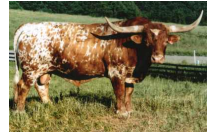

HIGH NOON

Date of Birth: 05/05/2014
Registration 2: I-269671
Breeder: Dickinson Cattle Company
Owner: Dickinson Cattle Company

TTT: 72.5000 on 10/20/2016
Weight: 1080.0000 on 05/16/2016

WM EMPERORS RUNAMUCK

Sadie Sam