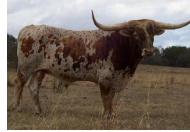

JDUB CONCEALED RICOCHET

Date of Birth: 06/27/2012
 Registration 1: BI86111
 Breeder: MARK HUBBELL
 Owner: JDUB SQUARED RANCH

TTT: 67.0000 on 10/15/2018

Concealed Weapon

Sharp Shooter 542

PEACEMAKER 44

Horseshoe J Charm

BL Coach's Desperado

HORSESHOE J EXAMPLE

Dixie Charlene

JDUB CONCEALED RICOCHET

JP RIO GRANDE

J.R. GRAND SLAM

TX W Lucky Lady

HUBBELL'S RIOS HOME RUN