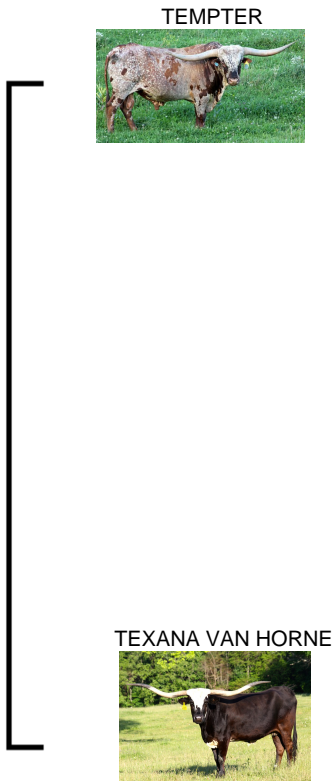

VAN HORNE TEXA (21)

Date of Birth: 01/10/2011
Registration 1: BTI84831
Sale Price: $
Breeder: JIM STEFFLER
Owner: HOVINGH / TAYLOR / TORKILDSEN

Impressed with this bull's heifers. They have color, tall, big thick bodied, twisty horn and good direction to the horn and heavy boned heifers. They are not early maturing on horn. They start coming on at 7-8 months but really mature at 4-5 yrs. Great mothers. Great milkers. We have semen for sale $100.00 a straw. His heifers make the best moms / and best cows we have had since Tari Graves genetics.

TTT: 82.0000 on 11/01/2016

VAN HORNE TEXA (21)

<http://www.hiredhandsoftware.com>