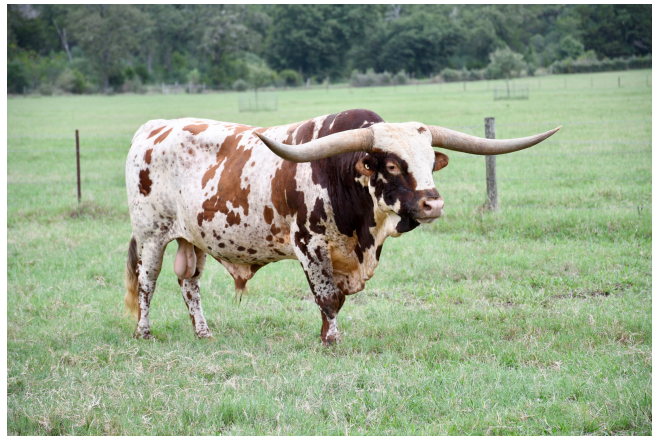

VAN HORNE TEXA (21)

Date of Birth: 01/10/2011
Registration 1: BTI84831
Sale Price: \$
Breeder: JIM STEFFLER
Owner: HOVINGH / TAYLOR / TORKILDSEN

Courtesy of Bull Creek Longhorns

Impressed with this bull's heifers. They have color, tall, big thick bodied, twisty horn and good direction to the horn and heavy boned heifers. They are not early maturing on horn. They start coming on at 7-8 months but really mature at 4-5 yrs. Great mothers. Great milkers. We have semen for sale \$100.00 a straw. His heifers make the best moms / and best cows we have had since Tari Graves genetics.