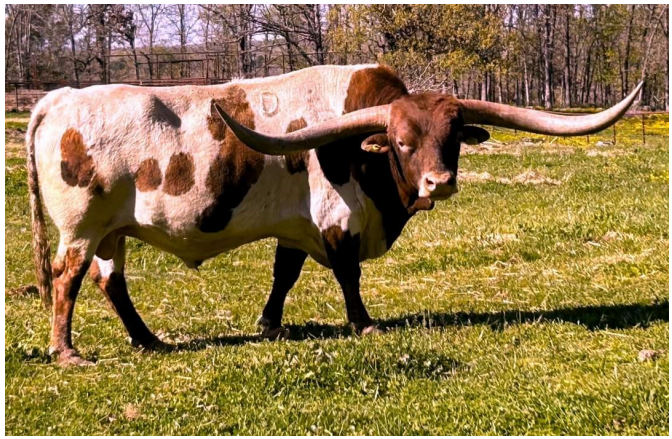

TUFF ROAD

Registration 1: BI94842
Breeder: Dickinson Cattle Company
Owner: Hope Creek Cattle

Courtesy of Longhorn 615

TTT: 89.2500 on 08/02/2024

TUFF ROAD

COWBOY TUFF CHEX

COWBOY CHEX

BL RIO CATCHIT

WINCHESTER

ROSY SMILE

PEACEMAKER 44

BL POCO BUENO

JP RIO GRANDE

BL CATCHIT

GIZMO

Sadie Sam