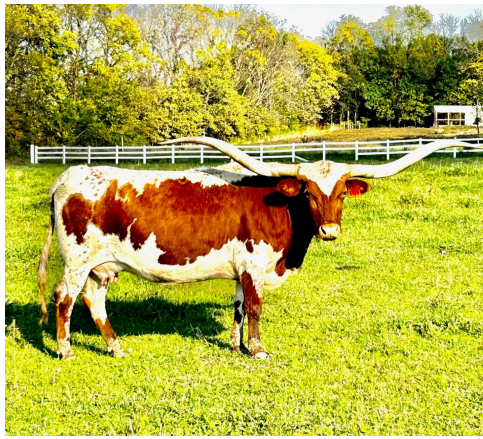

BL CLARABELL TUFF

Date of Birth: 09/01/2014
 Registration 1: CI291688
 Sale Price: \$
 Breeder: BOB & PAM LOOMIS
 Owner: HollyBilly Farms

Courtesy of HollyBilly Farms

TTT: 82.5000 on 12/29/2023

BL CLARABELL TUFF