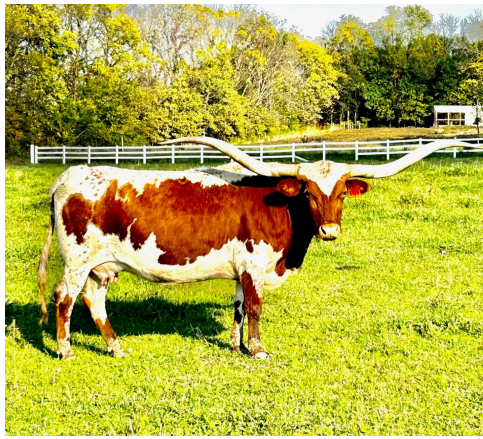

# BL CLARABELL TUFF

Date of Birth: 09/01/2014  
 Registration 1: CI291688  
 Sale Price: \$  
 Breeder: BOB & PAM LOOMIS  
 Owner: HollyBilly Farms

Courtesy of HollyBilly Farms

TTT: 82.7500 on 11/28/2024