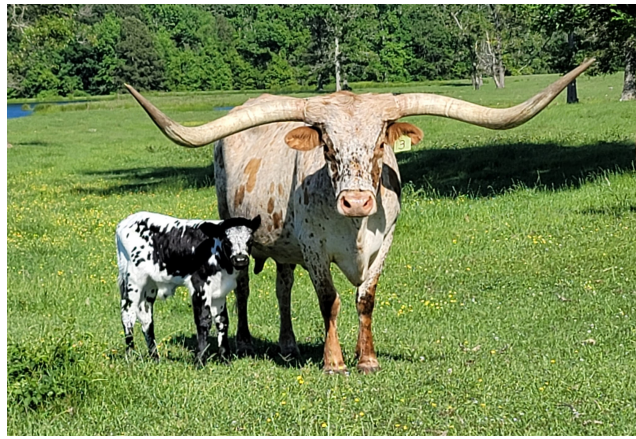

BL DOLLY

Date of Birth: 10/02/2016
Registration 1: CI302366
Breeder: Loomis Ranch
Owner: Bolen Longhorns

Courtesy of Bolen Longhorns

This is a big Bwana Chex daughter. She's a multi color beautiful lady and one very special cow. She has a DEEP body and a super sweet disposition. She can raise a good calf with that pretty, full udder. And all of her calves have great coloring!

TTT: 76.5000 on 11/11/2024

BL DOLLY

BWANA CHEX

BL WORKING SIS

DRAG IRON

BL SAFARI SUE

COWBOY UP CHEX

BL PRETTY WOMAN