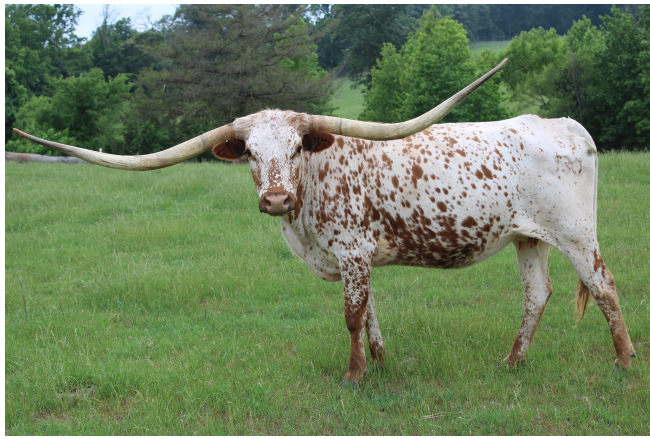

# Silver Lace 130

**Date of Birth:** 05/17/2017  
**Registration 1:** C1308074  
**Sale Price:** \$  
**Owner:** Kurt and Glenda Twining

Courtesy of Silver T Longhorns

She blew right into the 80's and gave us two great heifers. We expect her to be a 90 ttt mamma. Great genetics

**TTT:** 94.0000 on 10/24/2024  
**Composite:** 94.0000 on 10/24/2024

Silver Lace 130

PCC FRONT RUNNER

Silver Playboy

PCC RIM ROCK

PCC FLYING SPARKLES

Red Gun

BS Miss Playboy