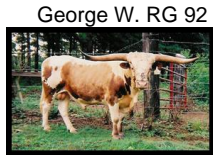

**Brindle Babe SWC**

Date of Birth: 01/08/2010  
 Registration 1: Ci268804  
 Sale Price: \$  
 Owner: Hetland Horns

Courtesy of Double T Ranch

TTT: 78.5000 on 10/20/2021

George W. RG 92

Brindle Brat

Henry RG961