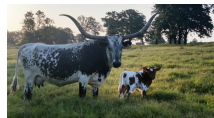

HR ARABIAN NIGHTS