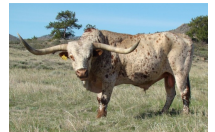

CV RIM ROCKS ROSE

Date of Birth: 09/14/2015
Registration 1: CTI300302
Breeder: CedarView Ranch
Owner: Landes Farms

Courtesy of Landes Farms/Square 1 Media

PCC Rim Rock daughter out of FL Rio Maxine by Maximus ST. Her sire and dam have both been named as Legends in the past. She is over 86" TTT with a perfect udder and clean lines. Bull calf at side born 2-20-24 by Garland Big Tex www.landefarmsmo.com

J.R. GRAND SLAM

TX W Lucky Lady

J.R. HOCUS POCUS

J. R. ZIGGY

J.R. GRAND SLAM

Maxi Confetti

CHUCKWAGON

RITA 2