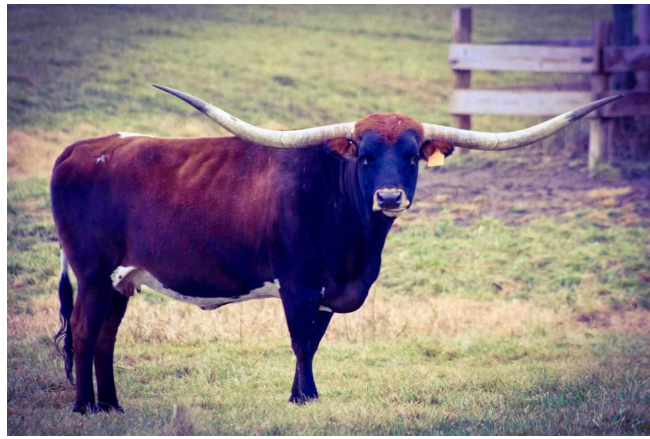

CV RIM ROCKS ROSE

Date of Birth: 09/14/2015
Registration 1: CTI300302
Breeder: CedarView Ranch
Owner: Landes Farms

Courtesy of Landes Farms/Square 1 Media

PCC Rim Rock daughter out of FL Rio Maxine by Maximus ST. Her sire and dam have both been named as Legends in the past. She is over 86" TTT with a perfect udder and clean lines. Bull calf at side born 2-20-24 by Garland Big Tex www.landefarmsmo.com

TTT: 86.0625 on 04/22/2024

CV RIM ROCKS ROSE

PCC RIM ROCK

FL RIO MAXINE

JP RIO GRANDE

PCC HORIZON

Maximus ST

Rialito Chic ST