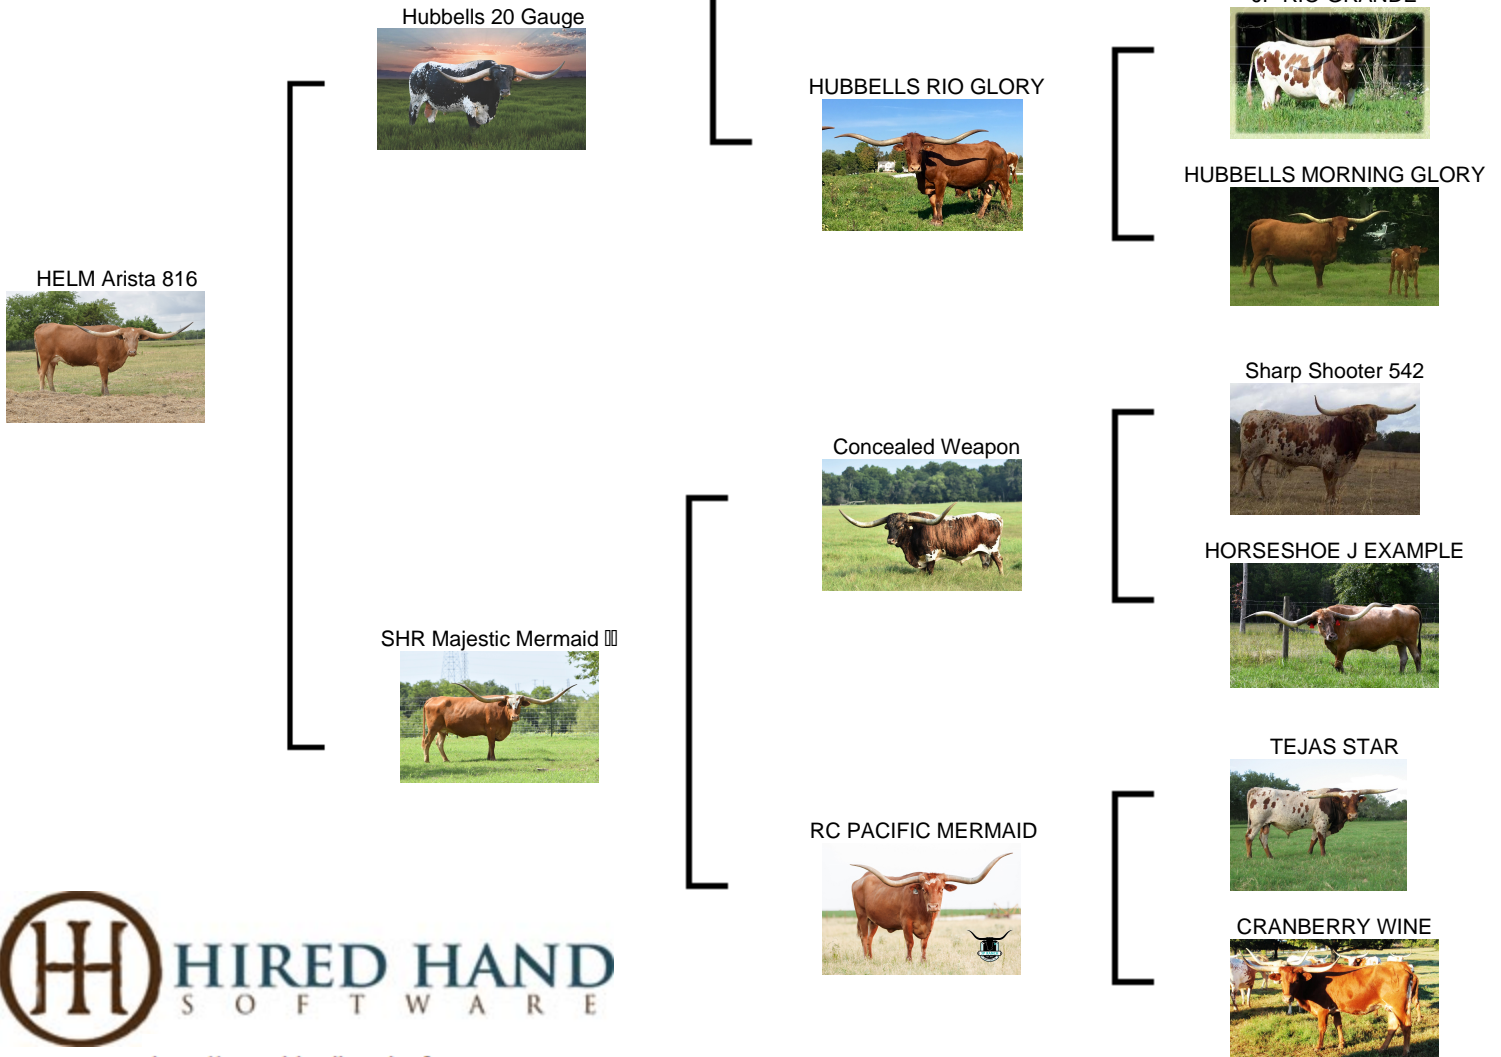

HELM Arista 816

Date of Birth: 11/23/2018
Registration 1: CTI315221*
Breeder: Helm Cattle Company
Owner: Helm Cattle Company

Courtesy of Helm Cattle Company

We absolutely love "Arista". Her pedigree supports her, she is a special daughter of "20 Gauge" and "The Foundation" our "Majestic Mermaid" who is now 101" ttt. This girl has given us (2) beautiful daughters who are true to the "Majestic Mermaid" family tradition. Special Girl !

Total Horn: 90.5000 on 09/29/2022
TTT: 84.0000 on 03/02/2023

<http://www.hiredhandsoftware.com>