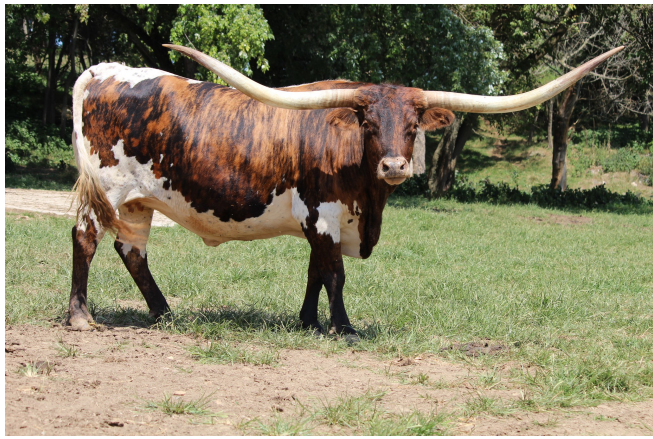

HORSESHOE J KISS THIS

Date of Birth: 01/11/2016
Registration 1: CI300028
Breeder: JIMMY JONES
Owner: John & Christine Talley

Courtesy of Bear Davidson

Total Horn: 92.6250 on 10/04/2019
TTT: 92.6250 on 03/30/2024
Composite: 203.4375 on 10/04/2019