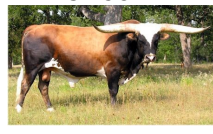

SR Clout's Emily 860

Date of Birth: 07/08/2018
Registration 1: CI314174*
Breeder: Struthoff Ranch
Owner: Diamond B Longhorns

Courtesy of Diamond B Cattle

Red brindle and white

Total Horn: 89.7500 on 04/21/2022
TTT: 81.1250 on 05/10/2024
Right Base: 13.2500 on 11/13/2020
Left Base: 13.2500 on 11/13/2020
Weight: 1180.0000 on 05/10/2024
Composite: 165.7500 on 11/13/2020

SR Clout 466

SR Clout's Emily 860

Commotion of Stars

Bowie Texa 280

WS JAMAKIZM

TEXANA VAN HORNE

M ARROW DREAM MAKER 1
CF4

FGR SUNNY'S HOT SHOT

SUNNY'S DREAM GIRL 372/0

STAR REGARD 927

X Star

AMERICAN SONATA

KINETIC MOTION OF STARS

STARBASE COMMANDER

SEQUENTIAL STARS