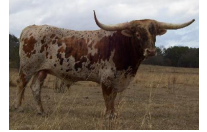

RC CRYSTAL LITE

Date of Birth: 05/10/2016
Registration 1: CTI302756
Sale Price: \$10,000.00
Breeder: ROBERT LARSON
Owner: M7 Longhorns

Courtesy of Gilliland Ranch

'HUB 20 GAUGE DAUGHTER OUT OF THE 90" TTT LR DAYDREAMER. FULL SISTER TO RC EVER CLEAR AND RC CLEAR AS DAY WHO BOTH WILL TOP 90" TTT . CLEAR AS DAY SOLD FOR \$135,000 AT THE 2022 LEGACY SALE. PRODUCTION GENETICS ARE HERE. 8.5 M CONFIRMED BRED TO GOLD MAXIM (GOLDMINE X CASANOVAS MAXIM) FOR A NOVEMBER CALF.

TTT: 76.0000 on 05/18/2023

RC CRYSTAL LITE

Hubbells 20 Gauge

LR Daydreamer

Concealed Weapon

HUBBELLS RIO GLORY

JP RIO GRANDE

LR AUTUMN DAYDREAM

Sharp Shooter 542

HORSESHOE J EXAMPLE

JP RIO GRANDE

HUBBELLS MORNING GLORY

J.R. GRAND SLAM

TX W Lucky Lady

HABANERO

Crown's Royal Darling