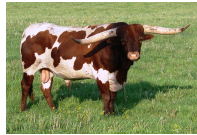

M.C. Rosalie

Date of Birth: 06/08/2017
 Registration 1: CI314197
 Breeder: Middle Creek Farms
 Owner: G&G Longhorns

Courtesy of G&G Longhorns

TTT: 74.8750 on 10/05/2022

M.C. Rosalie

M.C. BIG BEN

M.C. Rosebud